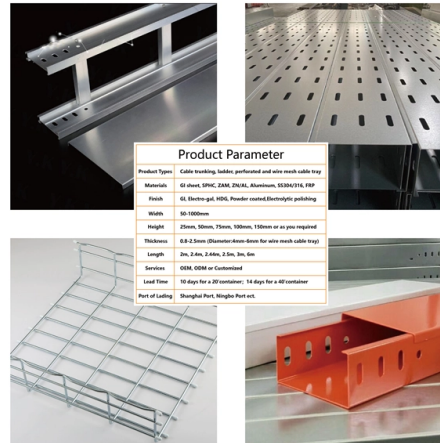

Swedish Waterproof Junction Box

Overview

Encased junction box made of self-extinguishing material and meets the requirements of the standard UL 94-V0,V1 for agricultural use. Waterproof, robust and spacious surface-mounted box without terminal. 12+2 membrane for quick and easy cable entry. Oval attachment holes on the. Ahlsell helps you find the installation material for all your electrical jobs. We also offer smart wall. Distrelec Sweden stocks a wide range of Junction Boxes. Next Day Delivery Available, Friendly Expert Advice & Over 180,000 products in stock. Cable gland M20, 6-12 mm, 2 pcs. We stock a large selection of Junction Boxes, including new and most popular products from the world's top manufacturers including: Hylec, Amphenol Wilcoxon, Pro Elec, V-tac & Honeywell More Pricing. More. We can offer many variants of junction boxes, both for indoor applications, but also for IP-rated variants intended for tougher environments. Helag marknadsför ett brett program av kontaktdon och kapslingar till.