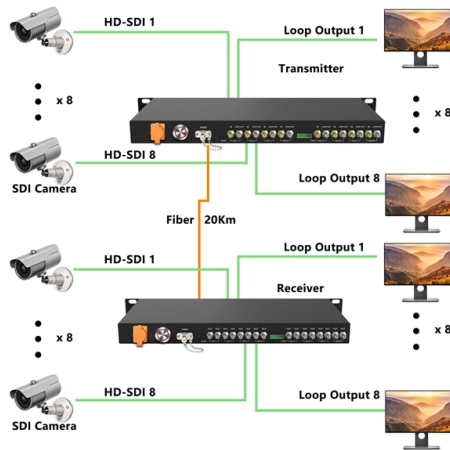

Pop-up wire extended

Overview

Pop-up extension leads are a convenient and stylish solution for powering up your devices. The Lew Electric SF-NS-PUR2 is a stainless steel metal extended flange for the PUR2 series pop up outlets. Specifications: This item qualifies for free ground shipping to anywhere in the USA and Canada. In-stock orders are. □Easy To Install□Cut a 3. Easy to set up in your home, kitchen, office, conference room and so on. □Charge Up To 9 devices□ 1 wireless charger, 4 AC Outlets, 2 USB-C ports and. A holistic view to optimize uptime, reduce costs and achieve sustainable operations. The top cap of the tower pops up when pushed in and can be pulled up and locked in the open position, revealing two tamper-resistant outlets, a USB-A port and USB-C port. The ordered quantity must match the manufacturer's full reel quantity.

Streamline Your Power Needs with Pop-Up Extension Leads

These extension leads can be easily installed into any desktop or countertop surface, allowing you to plug in your devices without any visible cables or wires. With various styles and configurations