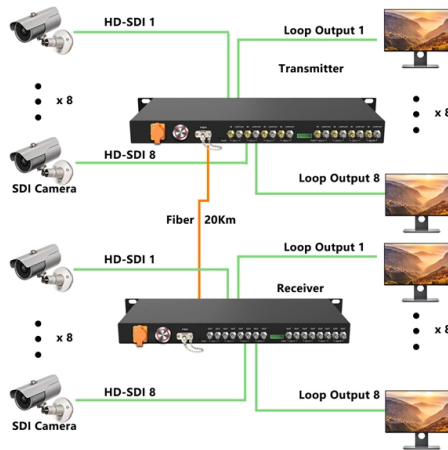

Pop-up wire extended

Overview

Pop-up extension leads are a convenient and stylish solution for powering up your devices. The Lew Electric SF-NS-PUR2 is a stainless steel metal extended flange for the PUR2 series pop up outlets. Specifications: This item qualifies for free ground shipping to anywhere in the USA and Canada. In-stock orders are. □Easy To Install□Cut a 3. Easy to set up in your home, kitchen, office, conference room and so on. □Charge Up To 9 devices□ 1 wireless charger, 4 AC Outlets, 2 USB-C ports and. A holistic view to optimize uptime, reduce costs and achieve sustainable operations. The top cap of the tower pops up when pushed in and can be pulled up and locked in the open position, revealing two tamper-resistant outlets, a USB-A port and USB-C port. The ordered quantity must match the manufacturer's full reel quantity.

Streamline Your Power Needs with Pop-Up Extension Leads

These extension leads can be easily installed into any desktop or countertop surface, allowing you to plug in your devices without any visible cables or wires. With various styles and configurations