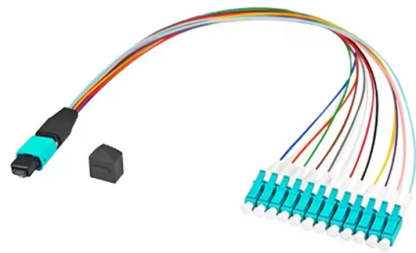

## Pendant wire for introducing the butterfly shape into the optical cable

### Overview

It is specially designed for butterfly optical cable overhead wiring scenarios and is used to bind the suspension wire of self-supporting butterfly optical cables. By cooperating with supporting devices such as ring hooks and tight hoop hooks, the optical cables are. The invention discloses a butterfly introducing optical cable and a manufacturing technique thereof. They are called butterfly-shaped due to their unique design, which features a flat shape with two parallel fiber ribbons running down the center. see Figure 1 to Figure 6, a butterfly-shaped lead-in optical cable, which has a butterfly-shaped lead-in part 1, two spliced parts 2, and two insulated power lines 3, and the insulated power lines 3 are composed of a conductor 31 and an insulating layer 32 covering the conductor 31; It is. FTTH Butterfly Optic Cables were designed to eliminate those compromises.

### Butterfly Indoor FTTH Drop Cable

Butterfly FTTH drop cable is a popular type of fiber access optical cable, according to the different application environment and laying conditions, it has reasonable

### Aerial Cable Placing Procedure

Aerial optical cable is suspended in the air from poles and/or support structures. Most often it is supported between poles by being lashed to a wire rope messenger strand with a small gauge wire.