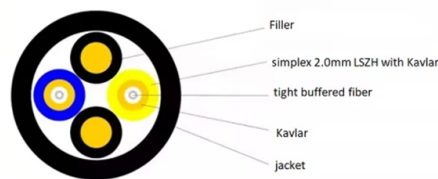

## Ivory Coast Fiber Optic Distribution Box 12-core

### Overview

The 12 Core Fiber Optic Distribution Box is meticulously crafted using high-quality ABS+ material, guaranteeing exceptional protection and achieving an impressive IP 65 protection level. It is a necessary equipment in network transmission Eardion. This distribution box terminates outside optical cables with up to 12fibers; it allocates 12 adapters for connecting with max 12 drop cable pigtails, it is also suitable for using with mini splitters. The box works under both indoor and outdoor environments. The fiber splicing, splitting, distribution can be done in this box, and meanwhile it provides solid protection and management for the FTTx network. FBR-11608 Fiber-Optic Distribution Box, 12-Core is a high quality product by Bud Industries used for electronic enclosure applications.