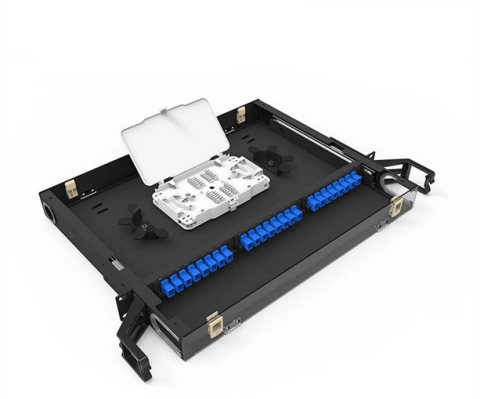

Intelligent PDU detection and data upload

Overview

An Intelligent PDU allows for remote management, monitoring of PDU vitals, and control of outlets and networked clients. Generate Instant Quote - Create and download quotes instantly for review or approval. Modular, compact intelligent PDU with inlet metering. Reduce IP addresses by Daisy Chaining up to 64 PDU's. iPDU's serve as a centralized power management solution that enhances the efficiency, reliability, and monitoring capabilities of power. iPower ACU is a 3rd generation of intelligent PDUs design to aid Data Centre power management. The range consists of four models offering various levels of power monitoring and power switching features, and can be manufactured as single, dual or 3-Phase with a choice of socket types and mains lead. FS intelligent PDUs meet these needs with advanced monitoring and control features that enable precise power distribution and real-time insights, reducing energy waste and enhancing overall efficiency. This article will explore how FS intelligent PDUs help data centers optimize energy use, cut. An intelligent PDU (iPDU) is a rack-mounted power distribution unit equipped with embedded intelligence to monitor, measure, and control power delivery at the rack, outlet, or phase level.

Article Content

Smart PDU (Power Distribution Unit)

Smart PDUs (Power Distribution Units) offer advanced power management and real-time monitoring for data centers and critical IT environments. With remote control

An intelligent PDU is a specialised device designed to monitor and measure electrical power, as well as regulate its distribution among connected components. An intelligent PDU is

Intelligent PDUs monitor and protect data center power

IPDU Intelligent Power Distribution Unit

IPDU Intelligent Power Distribution Unit - An Intelligent Power Distribution Unit (iPDU), also known as a Smart PDU or Intelligent PDU, is a critical component in modern data center infrastructure. iPDUs