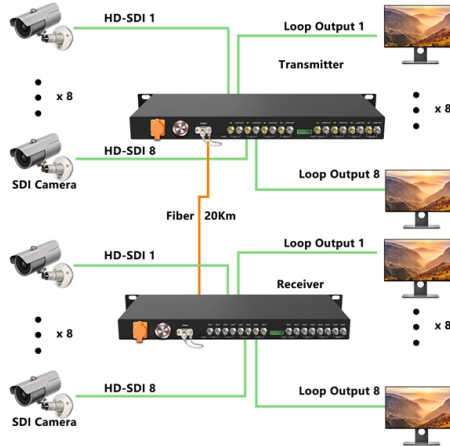

How to use a centralized computer room terminal box

Overview

Centralized computing is computing done at a central location, using terminals that are attached to a central computer. The computer itself may control all the peripherals directly (if they are physically connected to the central computer), or they may be attached via a terminal server. Alternatively, if the terminals have the capability, they may be able to connect to the central computer over the net.

Connect to usb-c hubs at each remote location and plug in all of your devices. You can even daisy chain them if the equipment is good quality. For example, you connect your computer to a 3-way USB-C

Setting up a remote terminals for a central PC? : r/homelab