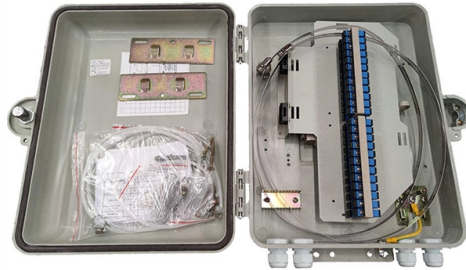

How to calculate the installation cost of cable trays

Overview

□□ Collect detailed electrical conduit installation cost and cable tray price per foot from suppliers. Understanding the cable tray installation cost per meter is essential for effective budget planning. Additional elements like supports, connectors, and brackets. Basic cable tray systems cost \$3-15 per foot depending on type and material Installation labor adds \$5-8 per foot to total project costs Ladder trays typically cost 20-30% less than solid bottom systems Bulk orders of 1000+ feet can reduce unit pricing by 15-25% Regional variations can impact. The right cable tray sizing calculator helps engineers turn cable schedules into a verified tray width and fill check before material ordering and site installation. IEC 61537 covers cable tray and cable ladder systems for the support and accommodation of cables, while NEC Article 392 governs cable. Getting cable tray pricing can feel tricky, right?