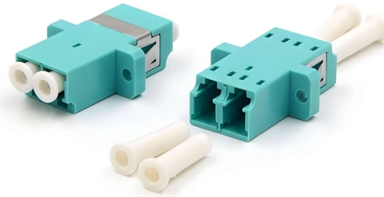

Fiber optic cold connector FC-FC

Overview

The FC connector is a fiber-optic connector with a threaded body, which was designed for use in high-vibration environments. It is commonly used with both single-mode optical fiber and polarization-maintaining optical fiber. FC connectors are used in datacom, telecommunications, measurement equipment, and single-mode lasers. They are becoming less common, displaced by SC and LC. The fiber end is embedded in a 2.5 mm ferrule made of ceramic or plastic. The tip is then typically polished to produce a rounded surface, called "physical contact" polish. This surface profile means that when two FC connectors are mated, their floating ferrules provide good mechanical isolation. FC connectors need to be mated more carefully than push-pull type connectors due to the need to align the key, and due to the risk of scratching the ferrule.

Article Content

FTTH FTTX Optical Fiber Patch Panel 19 Inch OTB Rackmount 24

Attributes Fiber optic terminal boxType SCConnector Type Rack mountingUse FTTH, Wired LAN, WiegandNetwork FTB-24Model Number OEMBrand Name Place of Origin:Zhejiang, China Warranty

Telecommunication Grade Optical Fiber Optic Adapter Joiner Single

High quality FC Fiber Optic Adapter / Coupler designed for connecting two FC fiber optic connectors together. Suitable for use in fiber optic patch panels, ODF, termination boxes, distribution boxes, and