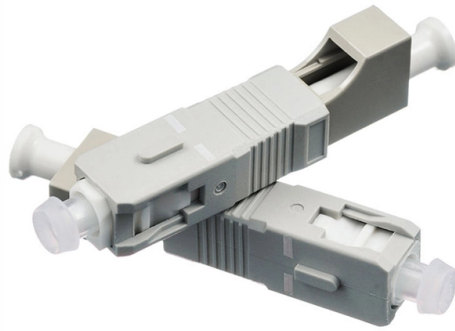

Creative Solutions for Obstructing Electrical Distribution Boxes

Overview

Purchase Appropriate Covers: Look for covers specifically designed for electrical boxes available at most home improvement stores. Install Magnets on Edges: Use adhesive magnets around the perimeter of the box. Hiding the eyesore of outdoor electrical boxes in your yard can be tricky, and it's important to. Both terminal blocks and CMS Cable Management are designed with the same original intention of Hide Junction Box. These clever disguises integrate seamlessly into your garden, ensuring that practical elements don't detract from the visual harmony of your outdoor space. We'll explore modern electrical box cover ideas for every room, including small spaces and. From decorative covers and strategic plantings to clever camouflage techniques, there are countless ways to hide electrical boxes while maintaining easy access for utility crews. Ready to explore some ideas?

What Is an Electrical Distribution Box? A Complete Guide

An electrical distribution box is a centralized unit responsible for distributing electrical power across multiple circuits within various environments, including residential,