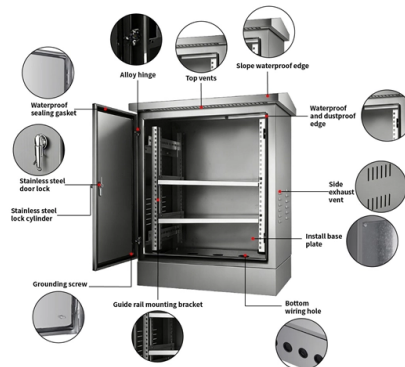

Can a SIM card router use fiber optic internet