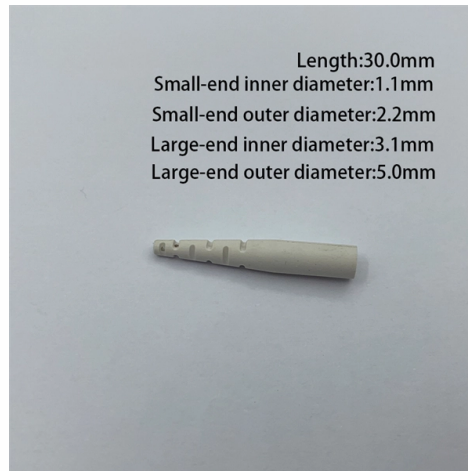

Bat power distribution box