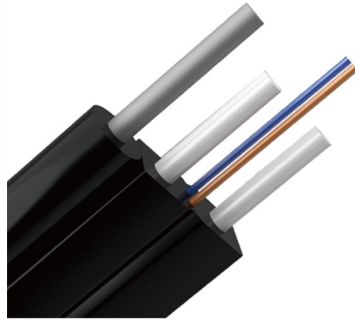

12-core single-mode armored green fiber optic cable

Overview

12 Core Single mode 9/125, Loose Tube jelly filled Cables, Unitube, Single Sheath - Outdoor Armored Cable - ECCS-Corrugated, complying to 9/125 ITU G. Zero Dispersion Wavelength : 1300 - 1324 nm. When utilized properly, the fiber optic pigtail. The Starlight SWA Single Mode OS2 9/125 Fibre Cable is suitable for direct burial installations making it the perfect solution for harsh environments (Read more) The Starlight SWA Single Mode OS2 9/125 Fibre Cable is suitable for direct burial installations making it the perfect solution for the. Imm (main cord) Material Stainless Steel Color Silvery White UL94 V-0 (*Burning stops within 10 seconds on a vertical specimen, no drips of flaming particles.) *Exact product code is subject to the cable length. OS2 single-mode or OM3/OM4 multimode. Durable, Reliable, and Ready for Extreme Conditions Our 12 Core Harsh Environments Armored Fiber Optic Cabling is engineered for harsh. 12 Core Fiber Optic Cable GYTY53 Outdoor Armored Double Jacket Waterproof Gel Filled loose tube direct burial GYTY53 fiber optic cable is the type of fiber optic cable used to transmit data over is long distance. Normally, the fiber cables are buried underground to minimize the chances of any.

100M (328ft) SC-APC-SC-APC Outdoor Armored Fiber Optic Cable

The Outdoor Armored Fiber Optic Cable Simplex Singlemode 9/125 Jumper Patch Cord is designed to deliver reliable and high-performance optical connectivity in outdoor environments. Built with a

12 Core Fiber Optic Cable

A 12 core fiber optic cable features twelve distinct fibers within a single cable, allowing for high-capacity, multi-channel data transmission. It comes with several types, each serving specific needs.

In fiber optics, a quadruply clad fiber is a single-mode optical fiber that has four claddings. Each cladding has a refractive index lower than that of the core.

TECHNICAL DATA SHEET for Single Mode Optical Fiber Cable